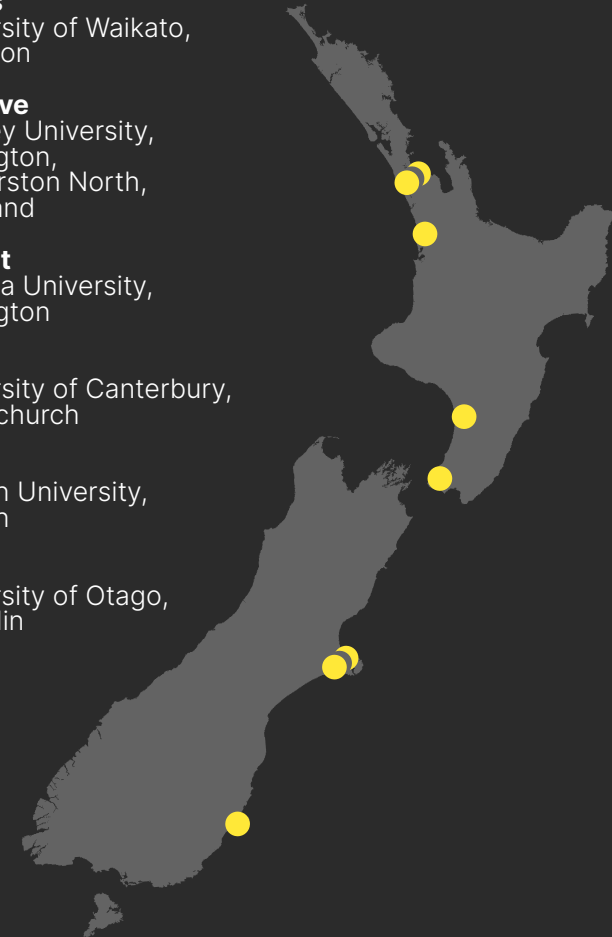

Throughout New Zealand there are over 150,000 tertiary students. These are the future doctors, lawyers, and businesspeople who will be leading the country, developing new ideas and buying your products. For a lot of these students (around 31,000 per year) this is their first time away from home.

03 479 5361

hello@planetmedia.co.nz

planetmedia.co.nz

640 Cumberland St
PO Box 1436, Dunedin

Distribution

Through 10 campuses from Auckland to Otago across eight universities

Targeted Audience

University Students – 18-25 year olds

150,000 University students nationally

20,000 copies nationally

43,000 Graduates each year

Graduates earn 65% more

31,000 young adults away from home for the first time

Creating brand loyalties and spending patterns

Publications

- **Craccum**
University of Auckland
- **Debate**
AUT
(Auckland University of Technology)
- **Nexus**
University of Waikato, Hamilton
- **Massive**
Massey University, Wellington, Palmerston North, Auckland
- **Salient**
Victoria University, Wellington
- **Canta**
University of Canterbury, Christchurch
- **RAM**
Lincoln University, Lincoln
- **Critic**
University of Otago, Dunedin